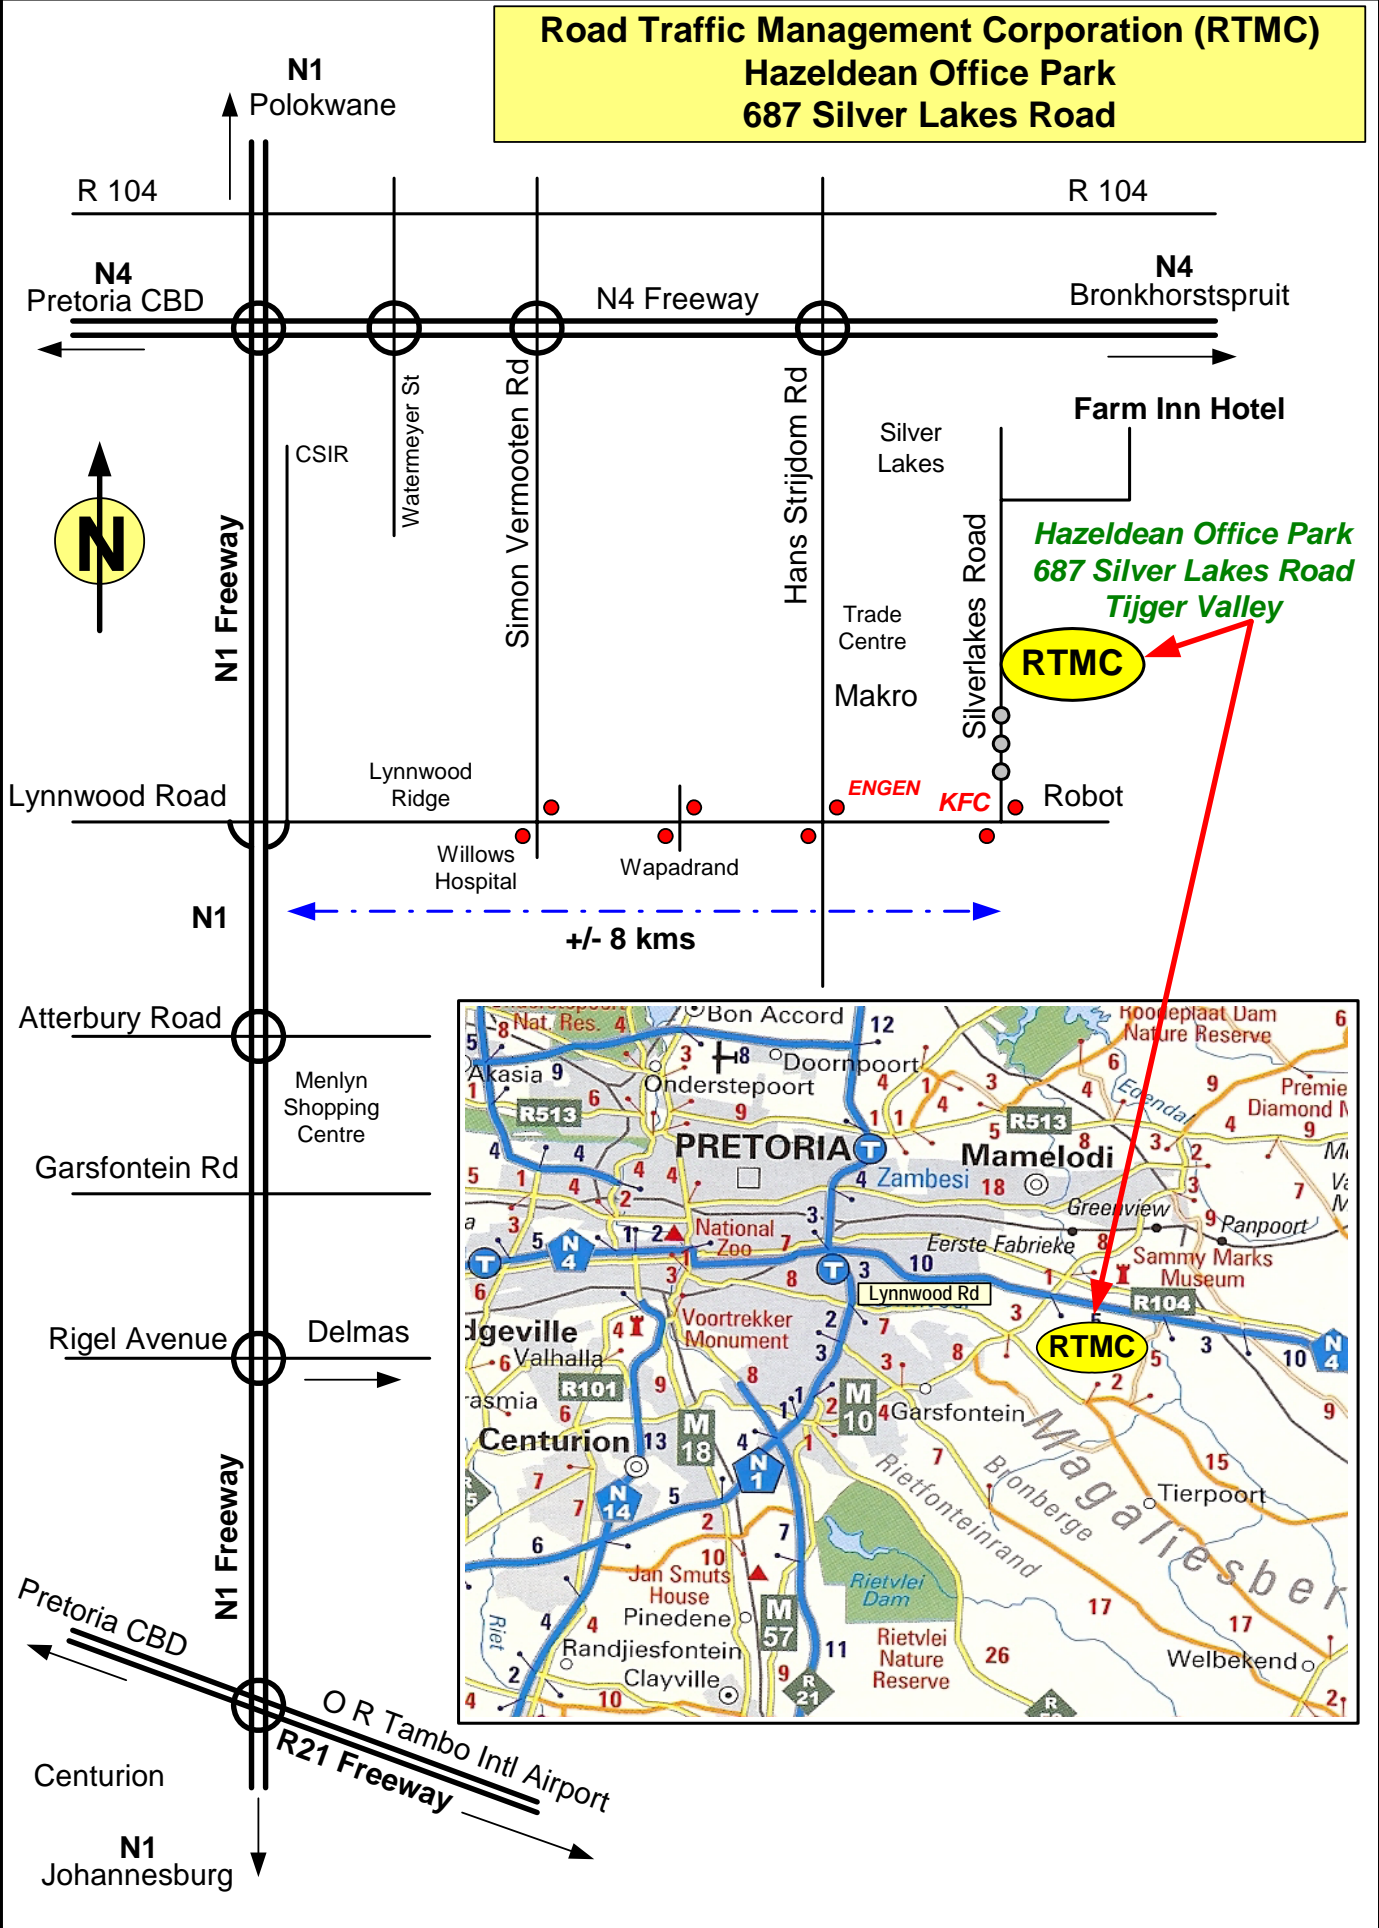

**Road Traffic Management Corporation (RTMC)
Hazeldean Office Park
687 Silver Lakes Road**

Road Traffic Management Corporation (RTMC)

Private Bag X147,
Pretoria, 0001

687 Silver Lakes Road,
Tiger Valley