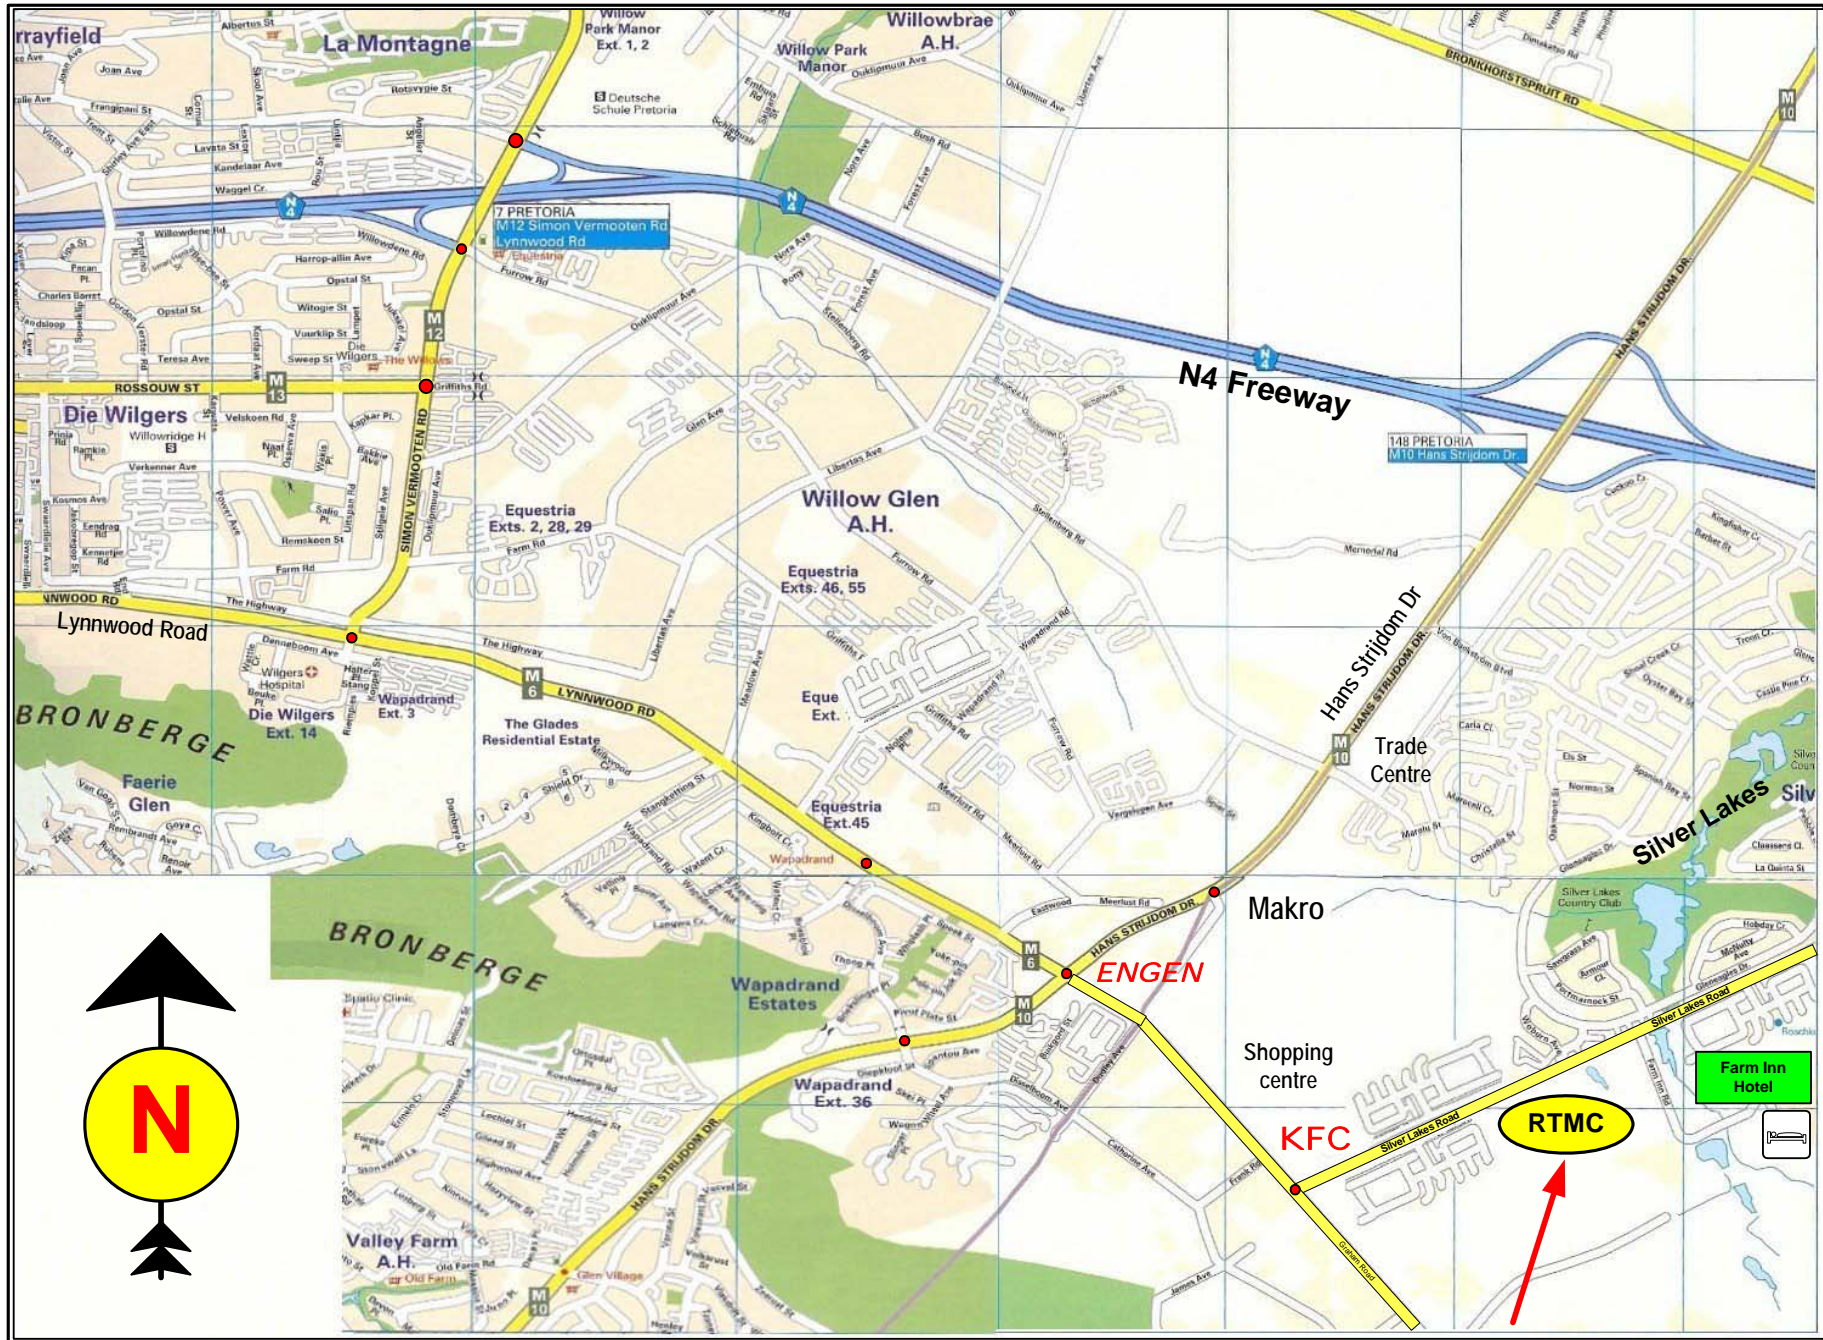

**Road Traffic Management Corporation (RTMC)
Hazeldean Office Park
687 Silver Lakes Road**

Road Traffic Management Corporation (RTMC)

Private Bag X147,
Pretoria, 0001

687 Silver Lakes Road,
Tiger Valley