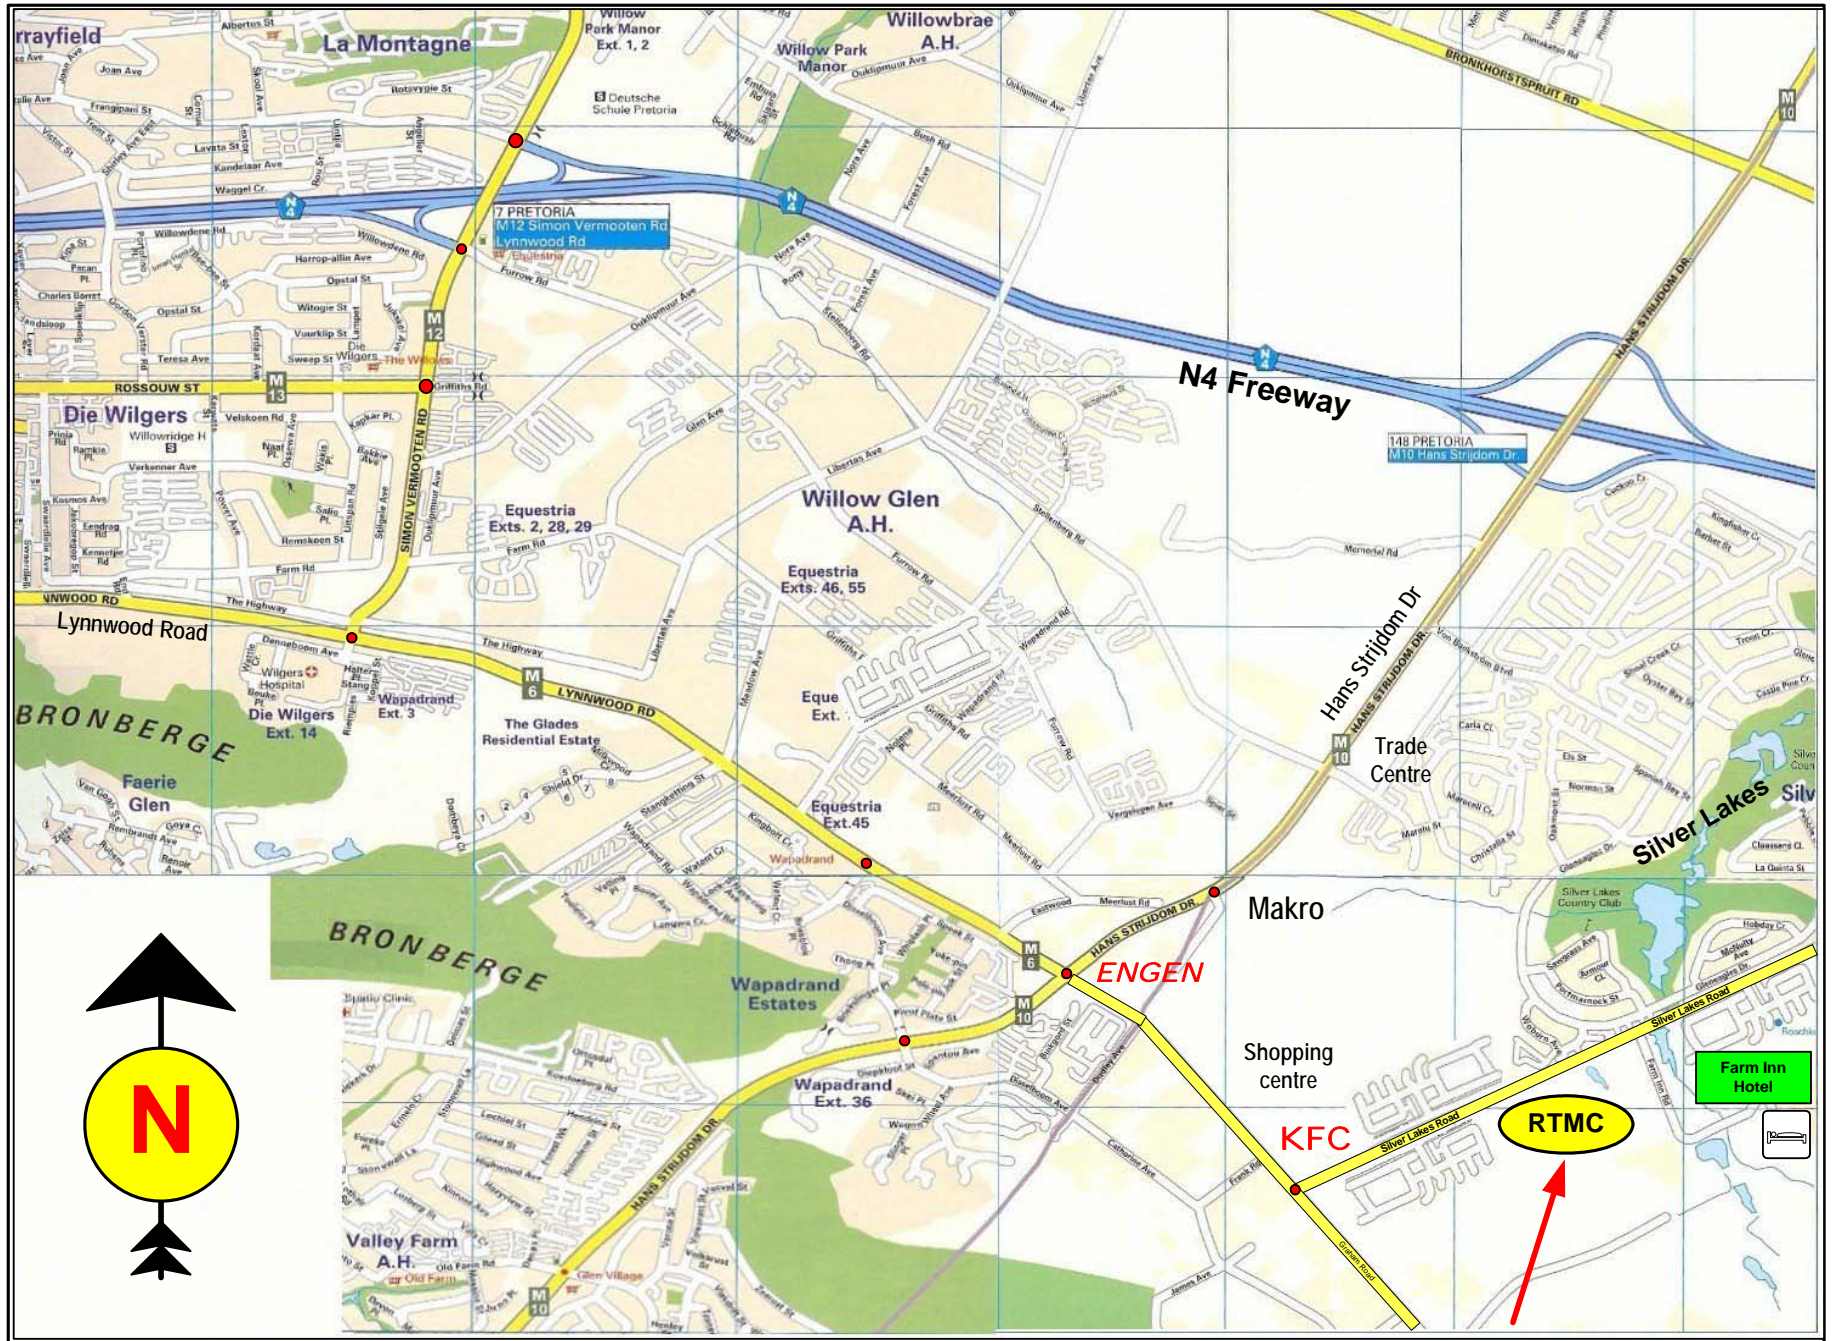

**Road Traffic Management Corporation (RTMC)
Hazeldean Office Park
687 Silver Lakes Road**

Road Traffic Management Corporation (RTMC)

Private Bag X147,
Pretoria, 0001

687 Silver Lakes Road,
Tiger Valley