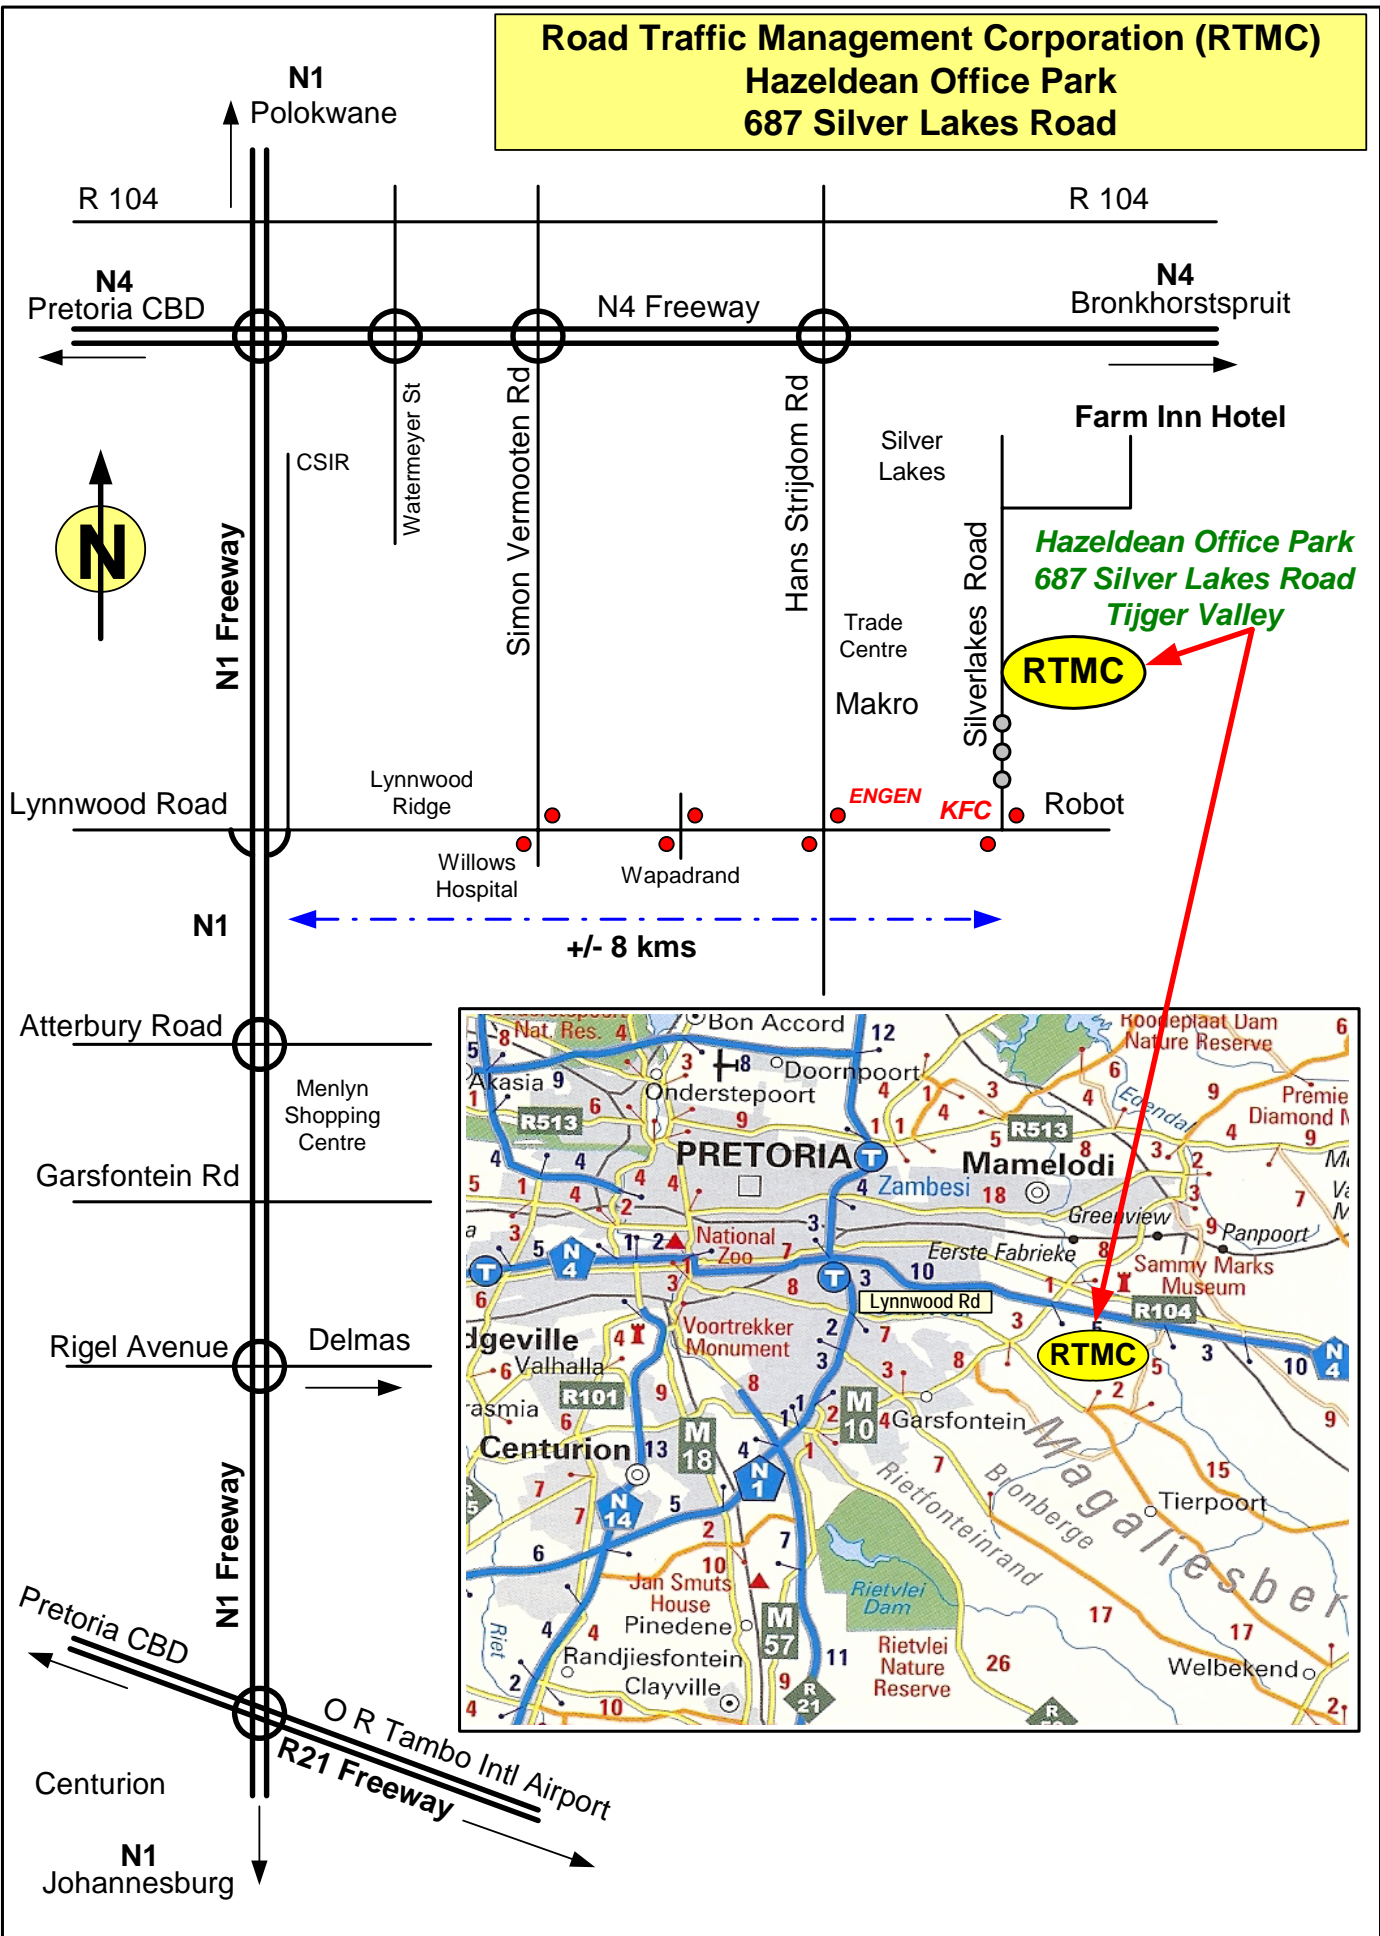

**Road Traffic Management Corporation (RTMC)
Hazeldean Office Park
687 Silver Lakes Road**

Road Traffic Management Corporation (RTMC)

Private Bag X147,
Pretoria, 0001

687 Silver Lakes Road,
Tiger Valley